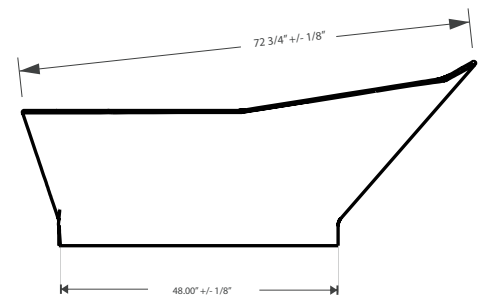

CAPACITY	65 gal
WEIGHT	397 lbs (max)
MATERIAL	Fiber supported concrete
COLORS	Black, Dark Grey, Light Grey, Custom
FINISH	Polished, Textured, Matte, Alloy, Custom
WARRANTY	5 years
OPTIONS	120v or 240v heating element

\*Dimensions at right are approximates. Actual size will not exceed the listed measurements.