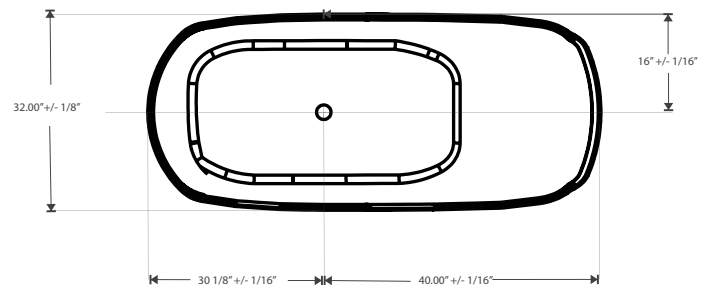

CAPACITY	65 gal
WEIGHT	397 lbs (max)
MATERIAL	Fiber supported concrete
COLORS	Black, Dark Grey, Light Grey, Custom
FINISH	Polished, Textured, Matte, Alloy, Custom
WARRANTY	5 years
OPTIONS	120v or 240v heating element

\*Dimensions at right are approximates. Actual size will not exceed the listed measurements.